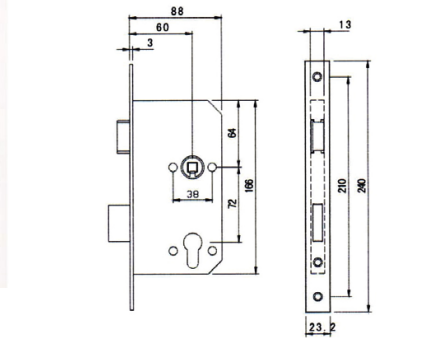

SERRATURE

SINA Z Series 72Y

72 mm centres
78 mm centre for bathroom
wide range: sash lock, latch, deadlock, bathroom, security, nightlatch, key
finishes: on brass, and stainless steel
reversible latch
black painted closed case
through holes
interchangeable front plate
8 mm or 9 mm follower with system to avoid swinging

SINA 120 Series 85Y

Features:
closed case
reversible latch
finishes: brass or stainless steel
bathroom and latch version available

Italian Standard

ER. 120/F

Backset

E mm	30	35	40	45	50	60	70
------	----	----	----	----	----	----	----

SINA Series - 6-Pins Brass Profile Cylinder

SINA-Series Thumbturn

Double Cylinder

Half Cylinder (Key)

STAINLESS STEEL ARCHITECTURAL DOOR FITTINGS

Function Chart

LOCATIONS	EXTERNAL APPEARANCES		OPERATIONS
	OUTSIDE	INSIDE	
Entrance			Latchbolt by levers both sides. Deadbolt by key outside, by thumbturn inside
Entrance			Latchbolt by levers both sides. Deadbolt by key both sides.
Storeroom or Classroom			Latchbolt by levers both sides. Deadbolt by key outside only.
Patio or Exit			Latchbolt by levers both sides. Deadbolt by thumbturn inside only.
Privacy			Latchbolt by levers both sides. Deadbolt by thumbturn inside and emergency key or coin outside.
Toilet or Bathroom			Latchbolt by levers both sides. Deadbolt by thumbturn inside and emergency key or coin outside. Occupancy indicator by thumbturn.
Passage			Latchbolt by lever both sides. No deadbolt.
			Single dummy lever.
			Full dummy lever.

XH-7260 Series

JN Series - 6-Pins Brass Profile Cylinder

Half Cylinder (Key)

Half Cylinder (Thumbturn)

Release Screw/ Thumbturn (LS Type)

Key/ Thumbturn (CY Type)

Key/ Thumbturn (RDS Type)