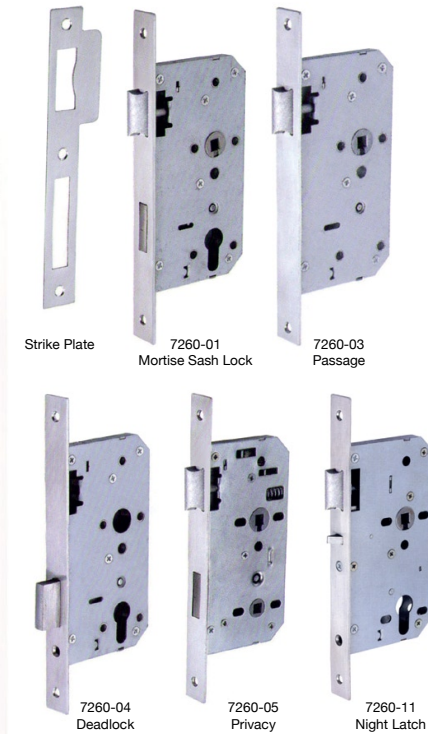

SERRATURE

SINA Z Series 72Y

72 mm centres
78 mm centre for bathroom
wide range: sash lock, latch, deadlock, bathroom, security, nightlatch, key
finishes: on brass, and stainless steel
reversible latch
black painted closed case
through holes
interchangeable front plate
8 mm or 9 mm follower with system to avoid swinging

SINA 120 Series 85Y

Features:
closed case
reversible latch
finishes: brass or stainless steel
bathroom and latch version available

Italian Standard

ER. 120/F

Backset

E mm	30	35	40	45	50	60	70
------	----	----	----	----	----	----	----

SINA Series - 6-Pins Brass Profile Cylinder

SINA-Series Thumbturn

Double Cylinder

Half Cylinder (Key)

STAINLESS STEEL ARCHITECTURAL DOOR FITTINGS

Function Chart

LOCATIONS	EXTERNAL APPEARANCES		OPERATIONS
	OUTSIDE	INSIDE	
Entrance			Latchbolt by levers both sides. Deadbolt by key outside, by thumbturn inside
Entrance			Latchbolt by levers both sides. Deadbolt by key both sides.
Storeroom or Classroom			Latchbolt by levers both sides. Deadbolt by key outside only.
Patio or Exit			Latchbolt by levers both sides. Deadbolt by thumbturn inside only.
Privacy			Latchbolt by levers both sides. Deadbolt by thumbturn inside and emergency key or coin outside.
Toilet or Bathroom			Latchbolt by levers both sides. Deadbolt by thumbturn inside and emergency key or coin outside. Occupancy indicator by thumbturn.
Passage			Latchbolt by lever both sides. No deadbolt.
			Single dummy lever.
			Full dummy lever.

XH-7260 Series

JN Series - 6-Pins Brass Profile Cylinder

Half Cylinder (Key)

Half Cylinder (Thumbturn)

Release Screw/ Thumbturn (LS Type)

Key/ Thumbturn (CY Type)

Key/ Thumbturn (RDS Type)