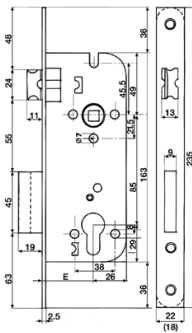

SERRATURE

SINA Z Series 72Y

72 mm centres
78 mm centre for bathroom
wide range: sash lock, latch, deadlock, bathroom, security, nightlatch, key
finishes: on brass, and stainless steel
reversible latch
black painted closed case
through holes
interchangeable front plate
8 mm or 9 mm follower with system to avoid swinging

SINA 120 Series 85Y

Features:
closed case
reversible latch
finishes: brass or stainless steel
bathroom and latch version available

Italian Standard

ER. 120/F

Backset

E mm	30	35	40	45	50	60	70
------	----	----	----	----	----	----	----

SINA Series - 6-Pins Brass Profile Cylinder

SINA-Series Thumbturn

Double Cylinder

Half Cylinder (Key)

STAINLESS STEEL ARCHITECTURAL DOOR FITTINGS

Function Chart

LOCATIONS	EXTERNAL APPEARANCES		OPERATIONS
	OUTSIDE	INSIDE	
Entrance			Latchbolt by levers both sides. Deadbolt by key outside, by thumbturn inside
Entrance			Latchbolt by levers both sides. Deadbolt by key both sides.
Storeroom or Classroom			Latchbolt by levers both sides. Deadbolt by key outside only.
Patio or Exit			Latchbolt by levers both sides. Deadbolt by thumbturn inside only.
Privacy			Latchbolt by levers both sides. Deadbolt by thumbturn inside and emergency key or coin outside.
Toilet or Bathroom			Latchbolt by levers both sides. Deadbolt by thumbturn inside and emergency key or coin outside. Occupancy indicator by thumbturn.
Passage			Latchbolt by lever both sides. No deadbolt.
			Single dummy lever.
			Full dummy lever.

XH-7260 Series

JN Series - 6-Pins Brass Profile Cylinder

Half Cylinder (Key)

Half Cylinder (Thumbturn)

Release Screw/ Thumbturn (LS Type)

Key/ Thumbturn (CY Type)

Key/ Thumbturn (RDS Type)