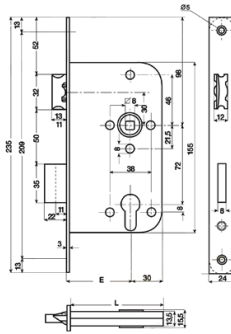

German Standard

ER. Z1

Backset

E mm	30	45	60	70	80

CE brand as per EN 179:2002 standard (emergency exit devices operated by lever handle or push pad):

fire resistance as per EN 1634

SINA 120 Series 85Y

Features:
closed case
reversible latch
finishes: brass or stainless steel
bathroom and latch version available